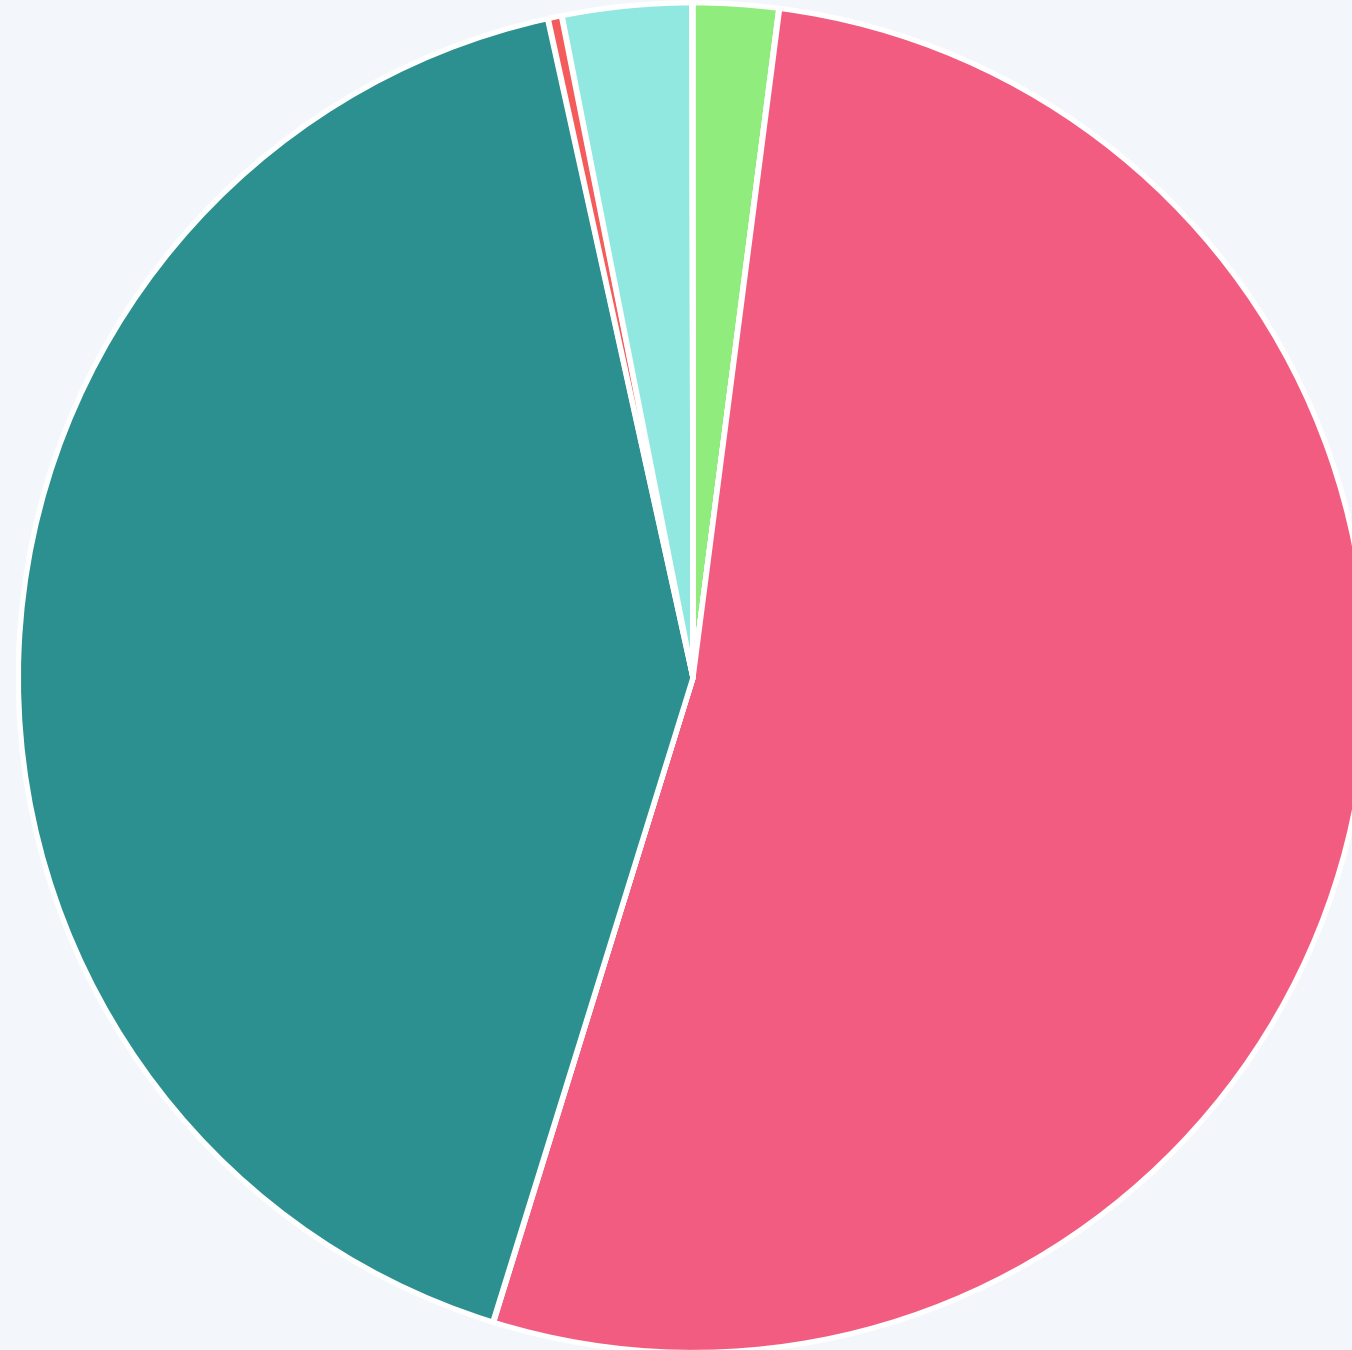

Pinewalker

- $\Delta 9$ -THC 0%
- $\Delta 8$ -THC 0%
- THCa 0.25%
- THCV 0%
- CBD 0%
- CBDa 6.44%
- CBDV 0%
- CBDVa 5.1%
- CBG 0.04%
- CBGa 0.38%
- CBN 0%
- CBC 0%